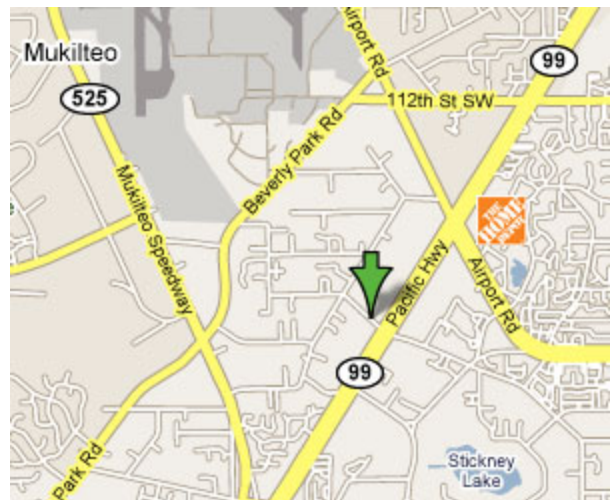

### Directions

The South Everett Yard is located West of I-5, on Gibson Rd

We are:

- ½ Block West of Hwy 99 (Evergreen Way).
- ½ mile South of the Everett Home Depot
- 1.1 miles North of WA-525
- Just behind the "Holiday RV"
- Only 4 ½ miles West of our Mill Creek site!

Please visit our website and click on LOCATIONS for detail directions and maps.